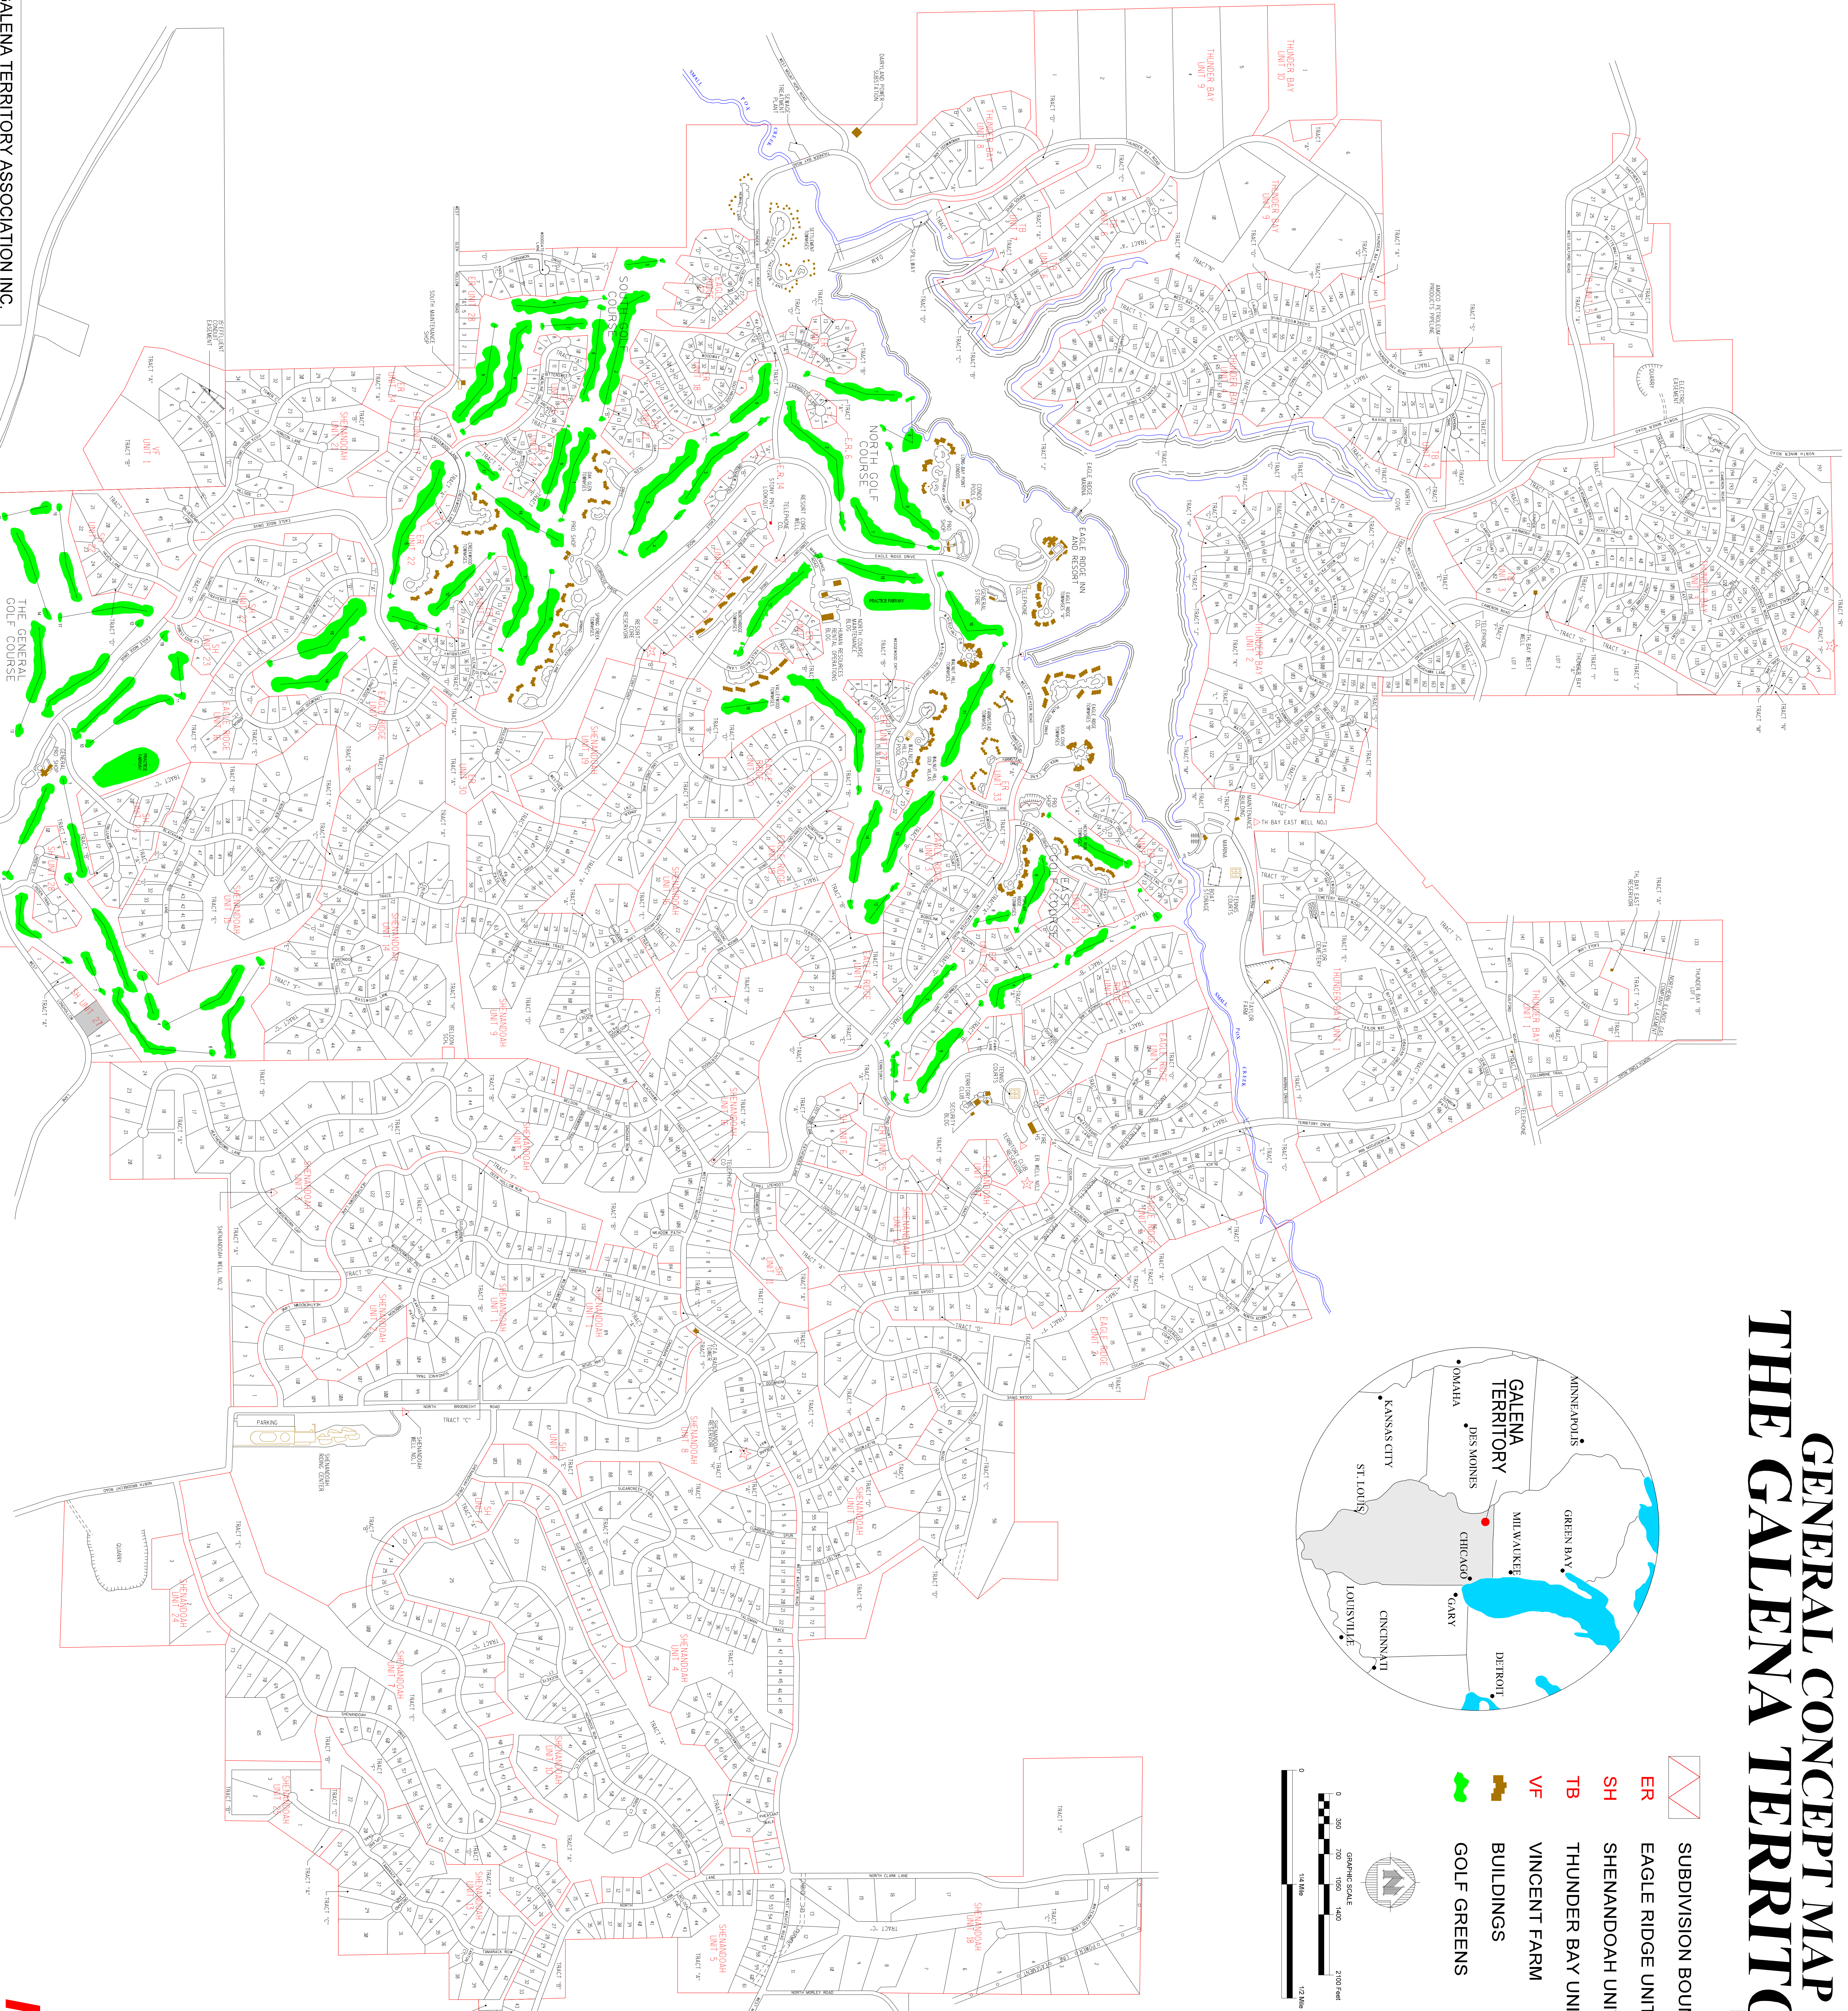

- SUBDIVISION BOUNDARY
- EAGLE RIDGE UNITS
- SHENANDOAH UNITS
- THUNDER BAY UNITS
- VINCENT FARM
- BUILDINGS
- GOLF GREENS